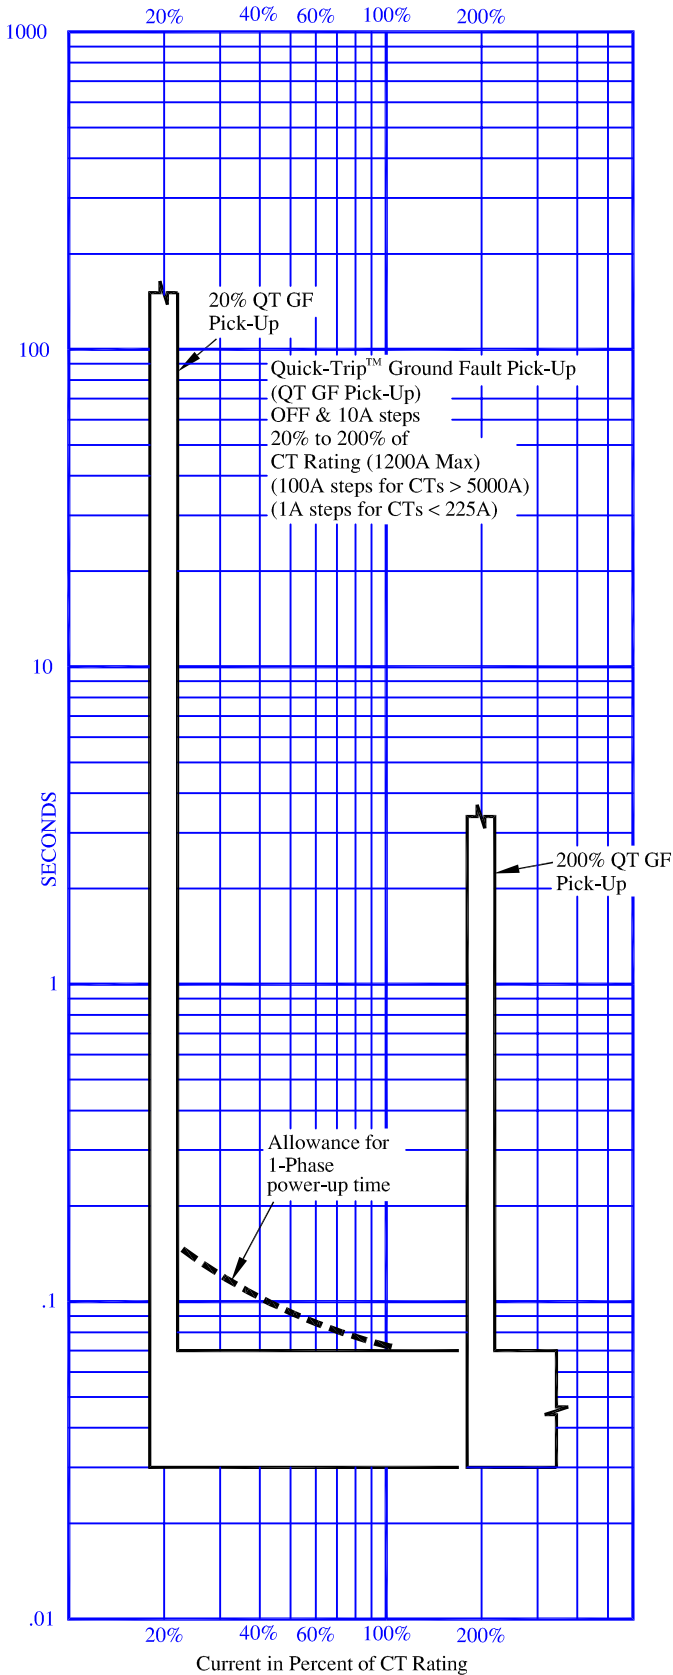

AC-PRO Trip Unit

Quick-Trip™ Ground Fault Time Current Curve

Instantaneous Allowance for 3-Phase Power-Up Time

Quick-Trip™ Instantaneous Time Current Curve

Utility Relay Company

Chagrin Falls, Ohio 44023

888-289-2864 www.utilityrelay.com