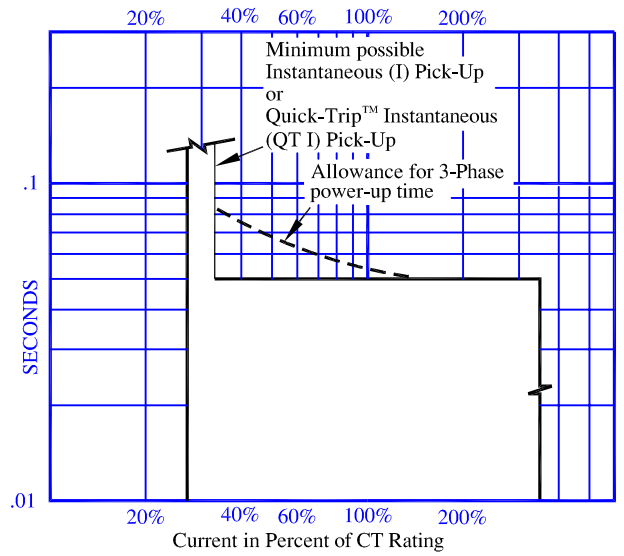

AC-PRO Trip Unit

Quick-Trip™ Ground Fault Time Current Curve

Instantaneous Allowance for 3-Phase Power-Up Time

Quick-Trip™ Instantaneous Time Current Curve

Utility Relay Company

Chagrin Falls, Ohio 44023

888-289-2864 www.utilityrelay.com