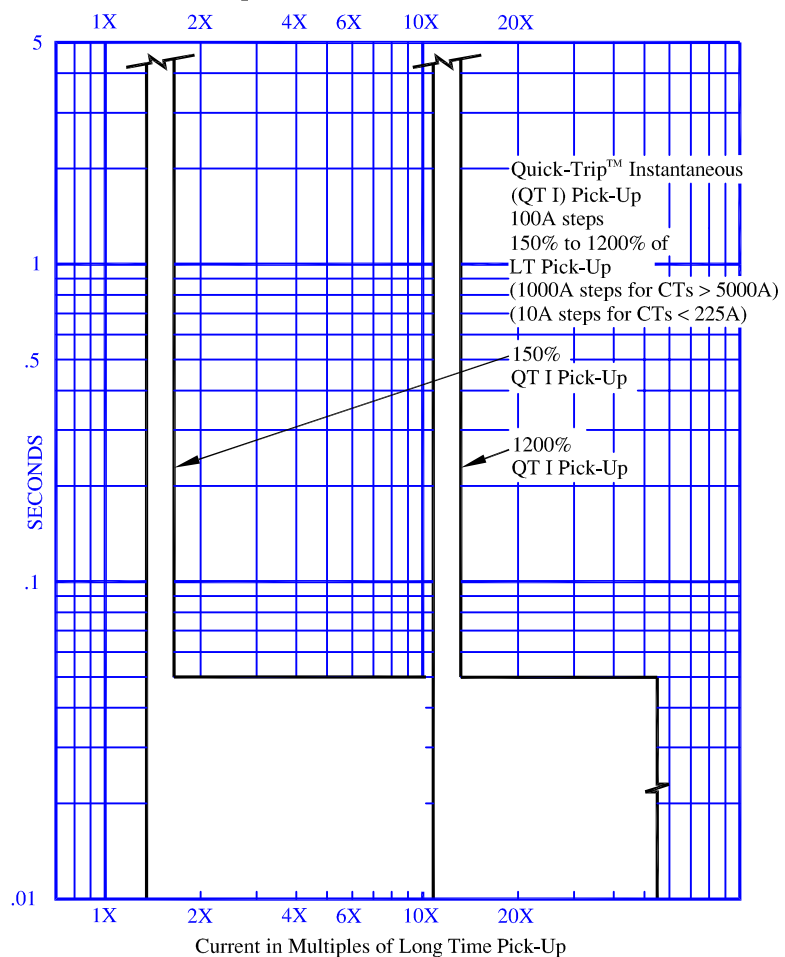

AC-PRO Trip Unit

Quick-Trip™ Ground Fault Time Current Curve

Instantaneous Allowance for 3-Phase Power-Up Time

Quick-Trip™ Instantaneous Time Current Curve

Utility Relay Company

Chagrin Falls, Ohio 44023

888-289-2864 www.utilityrelay.com